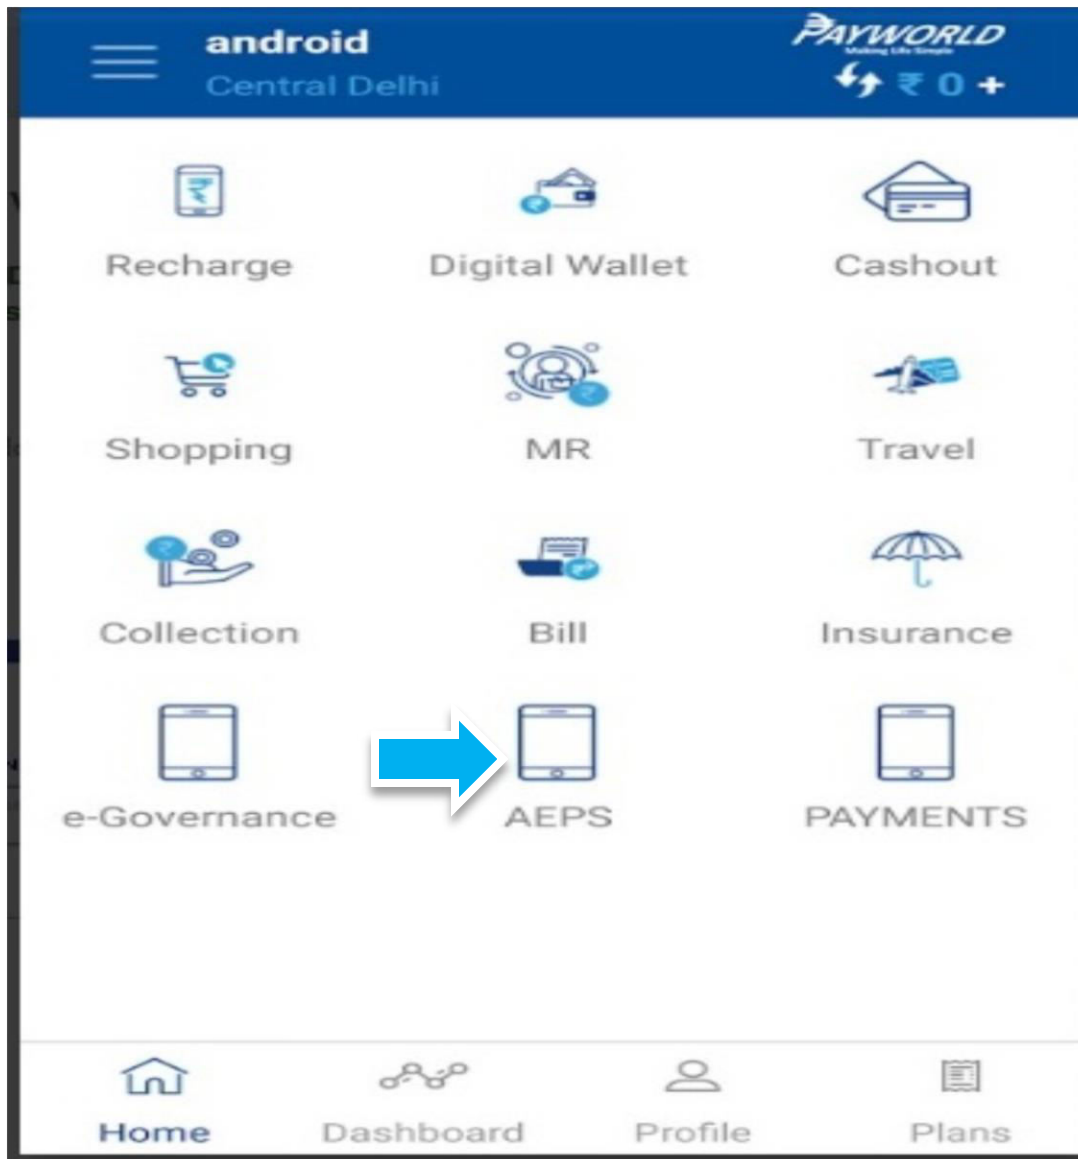

**PAYWORLD**  
Making Life Simple

**LOGIN** **SIGNUP**

Enter your User Name

Enter your Password

[Forgot Password](#)

 **LOGIN**

# Now open AEPS service

# Download Device Application on your Android Mobile

For Morpho Device Download

<https://play.google.com/store/apps/details?id=com.scl.rdservice>

For Mantra Device Download

<https://play.google.com/store/apps/details?id=com.mantra.clientmanagement>